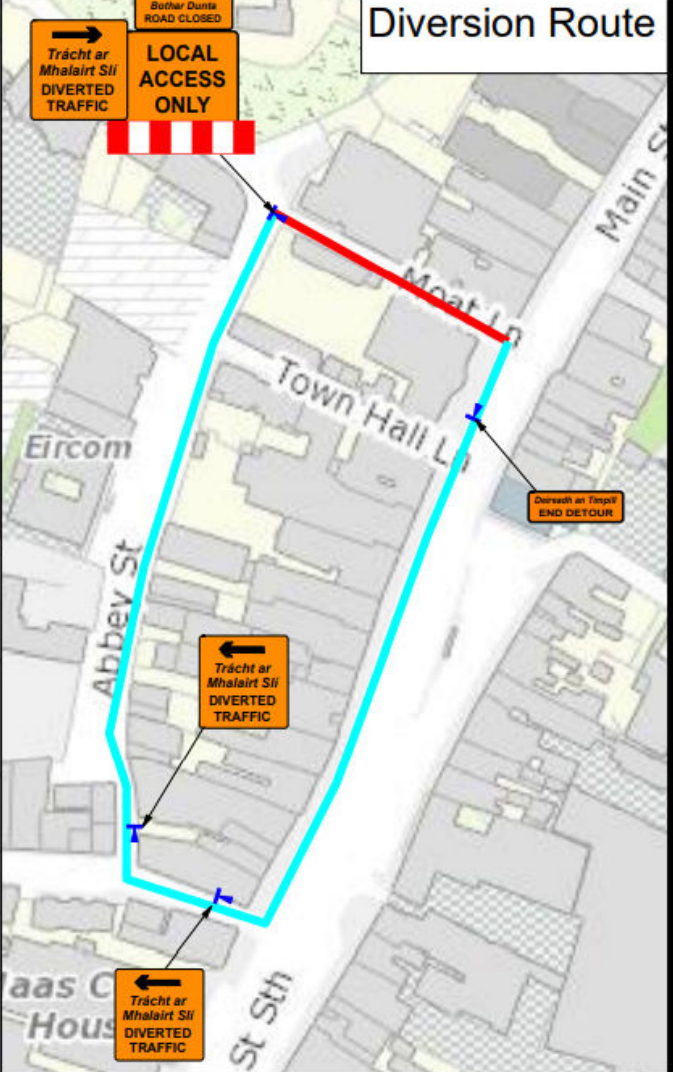

Diversion Route

Bothar Dunta
ROAD CLOSED

→
Trácht ar
Mhalairt Sli
DIVERTED
TRAFFIC

**LOCAL
ACCESS
ONLY**

↖
Deireadh ar Timpall
END DETOUR

←
Trácht ar
Mhalairt Sli
DIVERTED
TRAFFIC

←
Trácht ar
Mhalairt Sli
DIVERTED
TRAFFIC