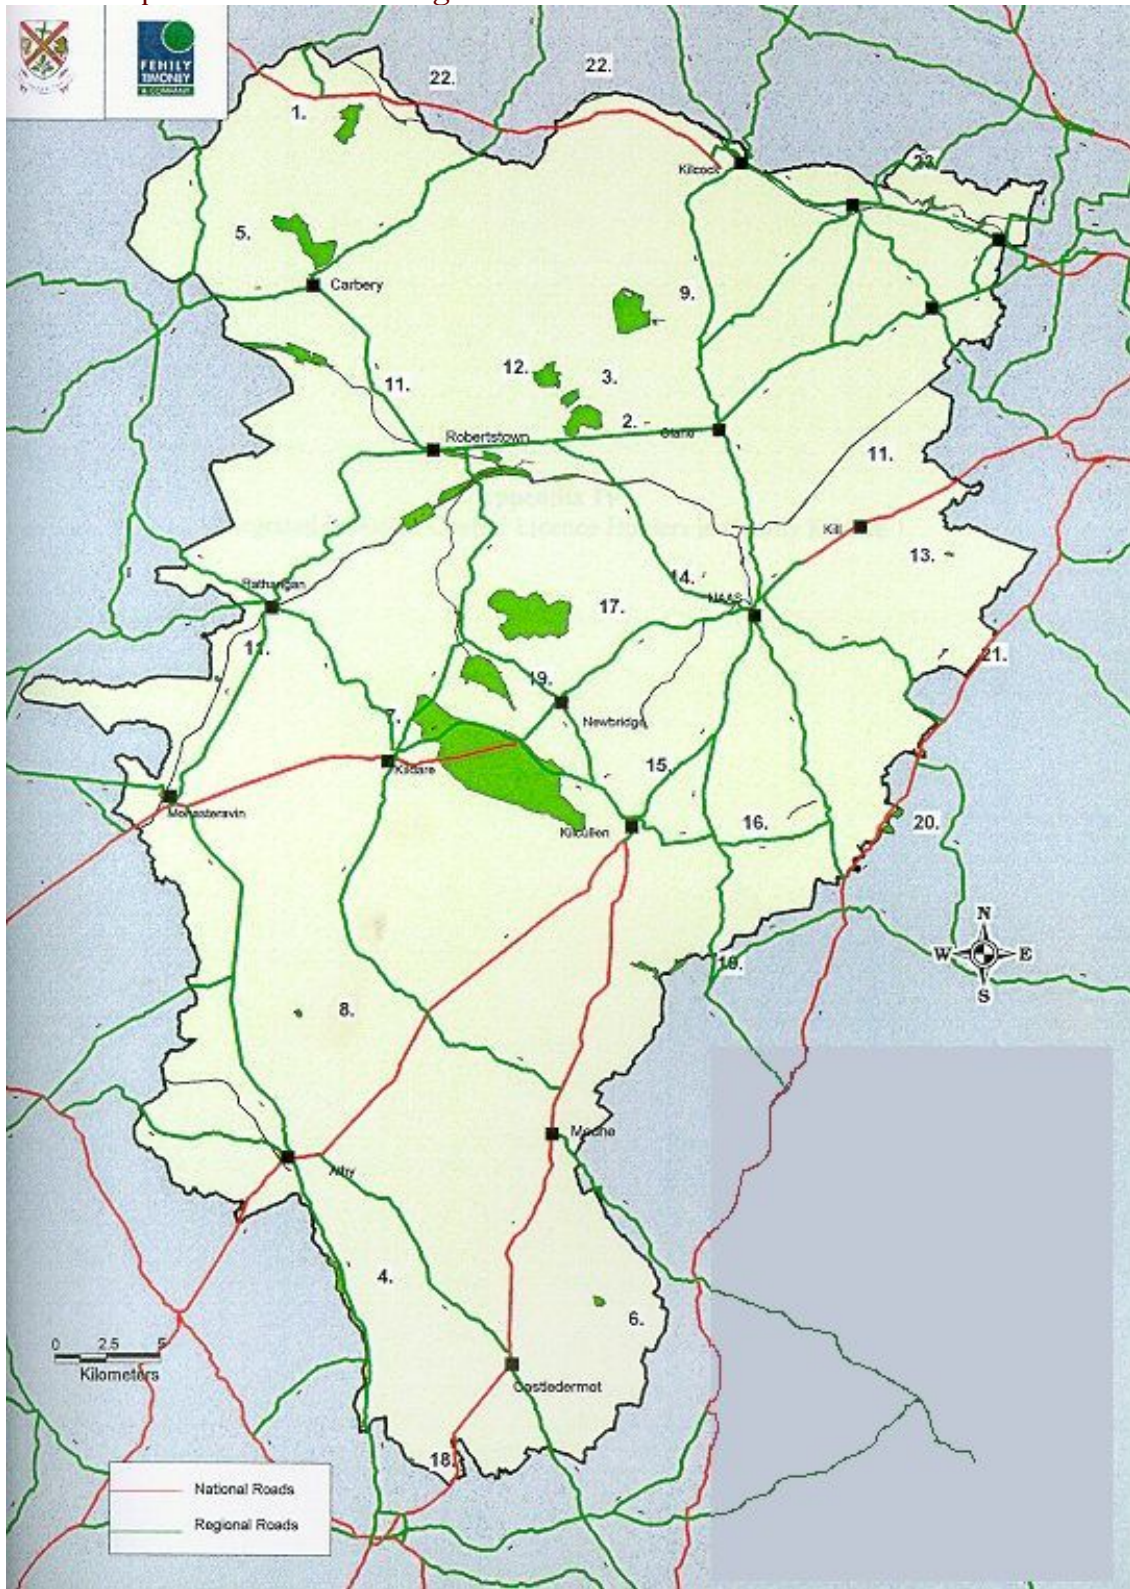

Proposed Natural Heritage Areas and Natural Areas of Conservation

- 1 Ballina Bog
- 2 Ballynafage Bog*
- 3 Ballynafage Lake
- 4 Barrow Valley at Tankardstown Bridge
- 5 Carbury Bog
- 6 Corballis Hill
- 7 Curragh
- 8 Derryvullagh Island
- 9 Donadea Wood
- 10 Dunlavin Marshes
- 11 Grand Canal
- 12 Hodgestown bog
- 13 Killeel Wood
- 14 Liffey at Osberstown
- 15 Liffey Bank above Athgarvan

- 16 Liffey Valley Meander Belt
 - 17 Mouds Bog
 - 18 Oakpark
 - 19 Pollardstown Fen*
 - 20 Pollaphouca Reservoir
 - 21 Red Bog
 - 22 Royal Canal
 - 23 Rye Water Valley*
- *SACs