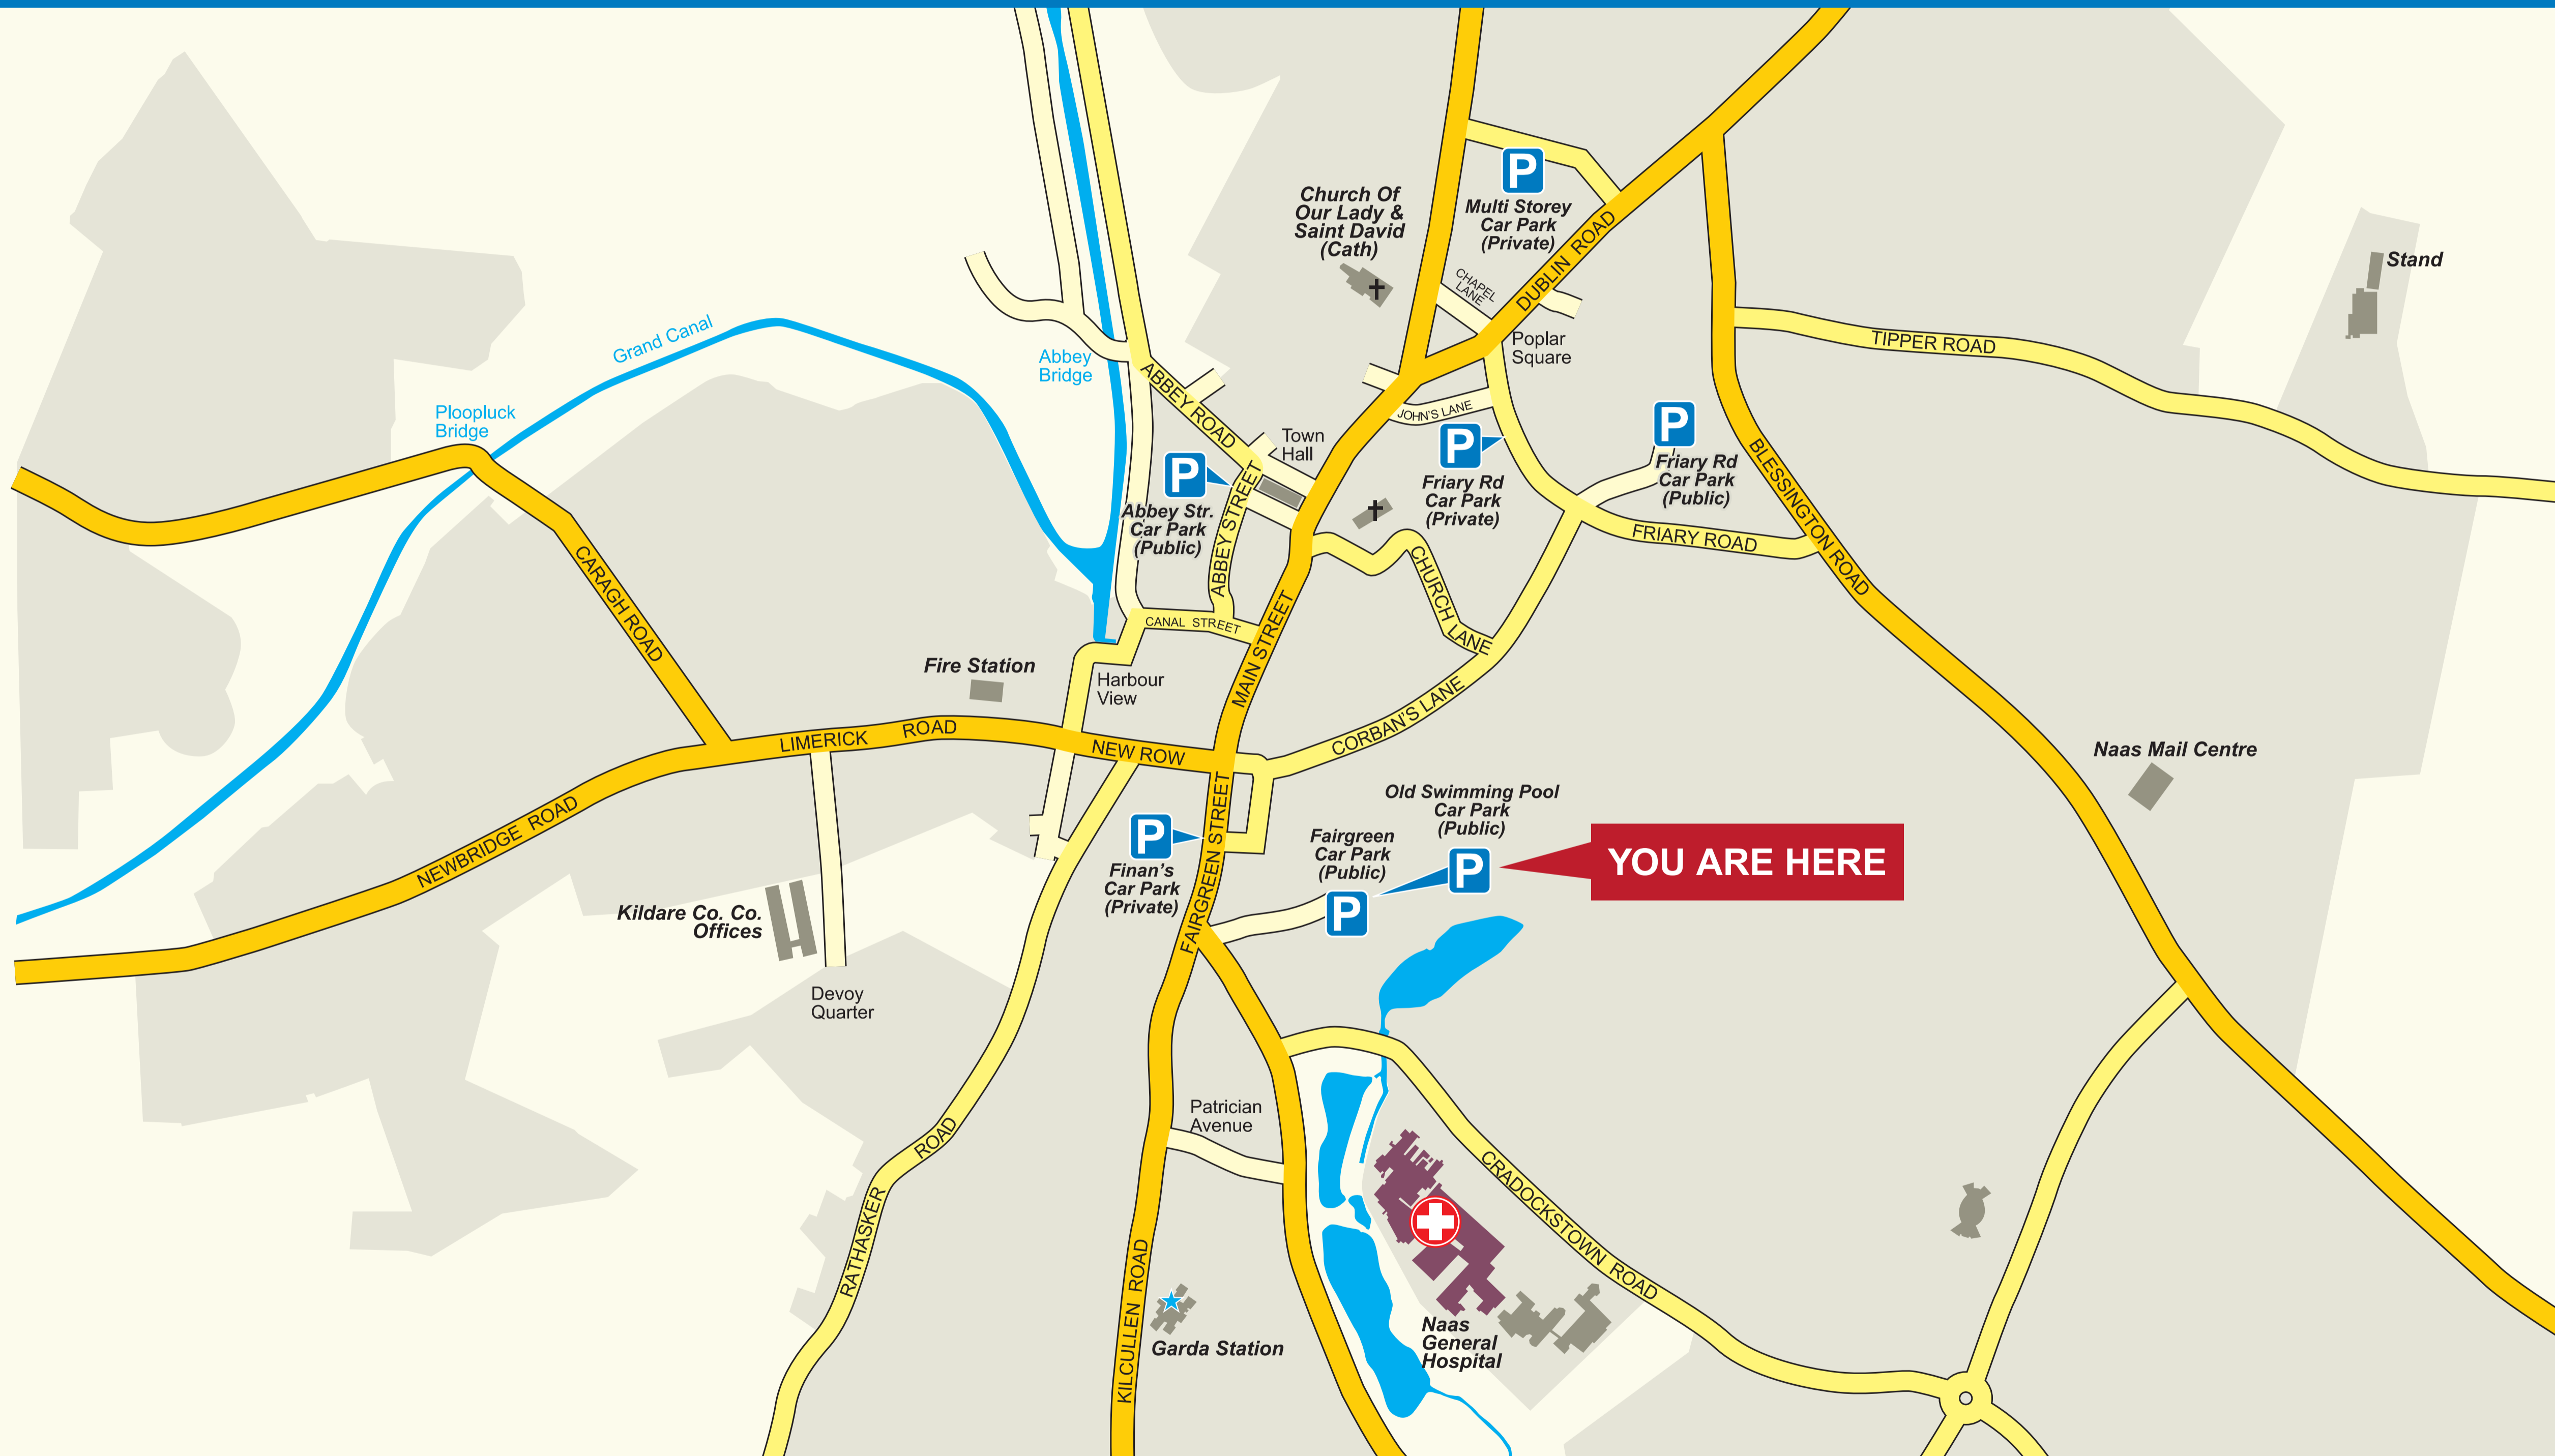

Town Parking Layout

PUBLIC PARKING IN NAAS

Useful telephone numbers:

Gardaí / Police:	045 884300
Fire Service:	045 431370
24hr Emergency Service:	1890 500333
Naas Hospital:	045 897221

Tourist information office:

County Kildare Fáilte
Áras Chill Dara, Devoy Park, Limerick Road, Naas, Co. Kildare
Tel: 045 898888